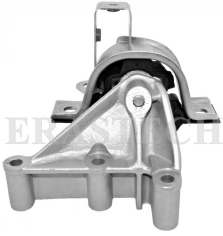

OEM NO

46767475

UYUMLU ARAÇLAR
DOBLO 1.2

17115

Engine Mounting